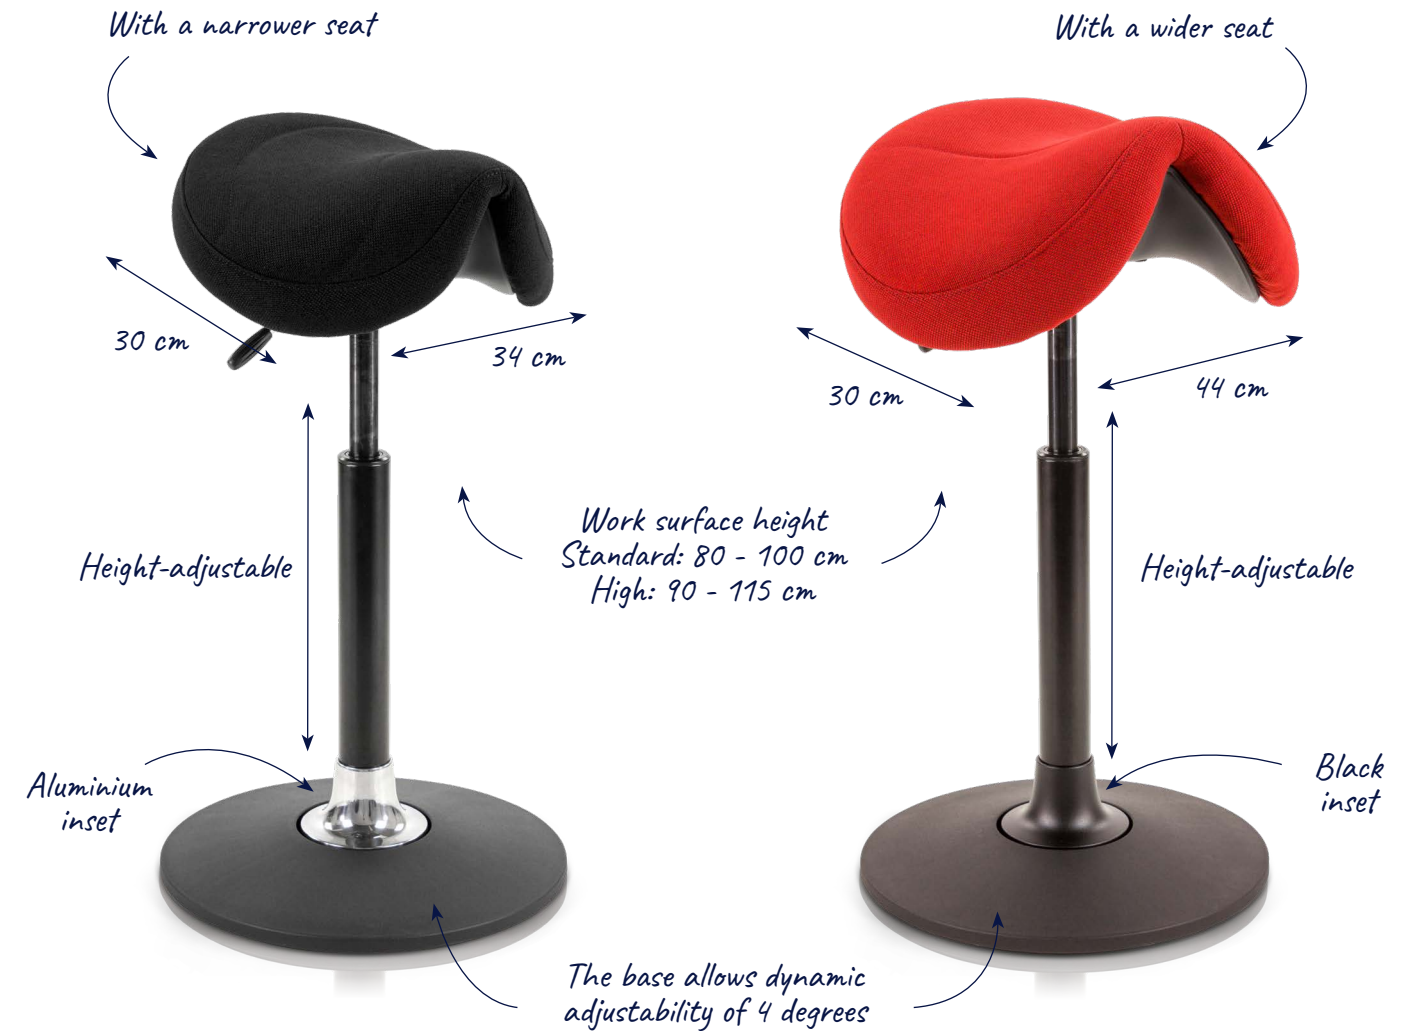

mechanism

Fixed seat angle (F)

Fixed seat angle with polo flexibility

options and accessories

Synthetic flexbase with aluminium inset, Ø 40 cm

Synthetic flexbase with black inset, Ø 40 cm

Standard (MID31, Seat height: approx. 55 - 73 cm)

High (MID38, Seat height: approx. 63 - 88 cm)

See what height fits your length on page 20

specifications

Fast delivery

120 kg

score polo amazone

score polo jumper

“Recovering from my work? No need. My chair by Score actually gives me energy to spare!”

Would you like to be informed about our latest news? Sign up for our newsletter.

the saddle chair that gives you energy

Together with the Score Jumper, the Score Amazone is a showpiece among saddle chairs. Ideal for ergonomic work in various working conditions. It has a slightly narrower seat than the Score Jumper. The saddle shape of the seat tilts your pelvis, and your back automatically adopts a correct, natural posture. This is not only better for your breathing, but also for your blood circulation and digestion. Do you spend a lot of time sitting in a workplace where hygiene is especially important? If so, this Score Amazone is ideal for you. The seamless fabric ensures that dirt has no chance to accumulate.