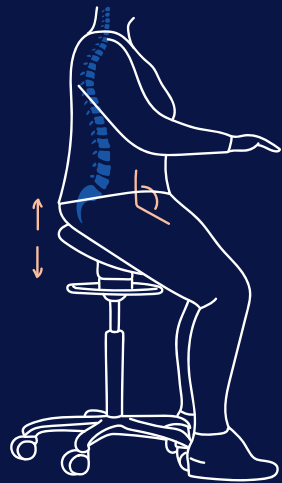

how to find the correct setting

Are you sitting actively, yet comfortably and relaxed? Then you have correctly adjusted your saddle chair. But how do you do this? When sitting on a saddle chair, it's important to sit as high as possible while your feet remain on the floor. The angle between your upper leg and body - at the height of your hips - is also called the 'open hip angle'. Ideally this is approximately 125°. Your pelvis tilts, automatically resulting in a 'neutral position' (S-curve in your spine) for your body. And that's what prevents back, neck and shoulder pain. In short: with the right settings, you can sit comfortably on a saddle chair while getting on with your work.

Promotes the natural s-curve in your spine

Tilts the pelvis

Optimal is to place your legs at an open hip angle of about 125°

*Optimal is to place your legs at an open hip angle of about 125°
Place your legs in a slightly spread position so you can roll back and forth easily.*

1

how do you set your saddle chair to the right height?

Or in other words: what's the perfect saddle chair for your height? This might be the most important aspect when choosing a saddle chair. Because you don't want your feet dangling above the floor, because that's really not comfortable. In the overview on the next page you will see which saddle chair best suits your height.

With the gaslift height adjustment lever, you set the height of your saddle chair so that your hip angle is wide enough that you can put your feet flat on the floor in a relaxed position. Then adjust your desk to the correct height.